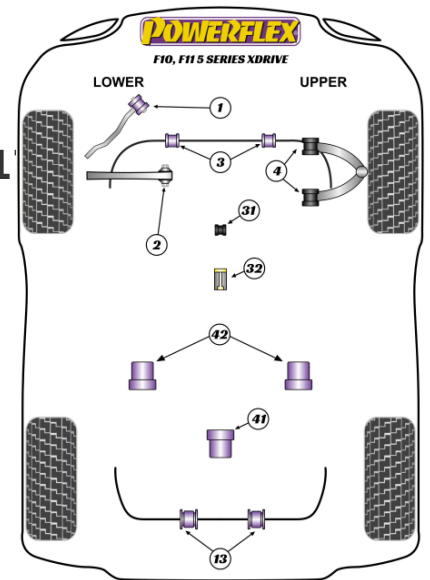

JACK PAD ADAPTOR

Qty Per Car **1**

exc. VAT **£18.85**

Diagram Ref.

inc. VAT **£22.62**

Part No. **PFF5-4660**

POWERALIGN WHEEL MOUNTING GUIDE PIN

Qty Per Car **1**