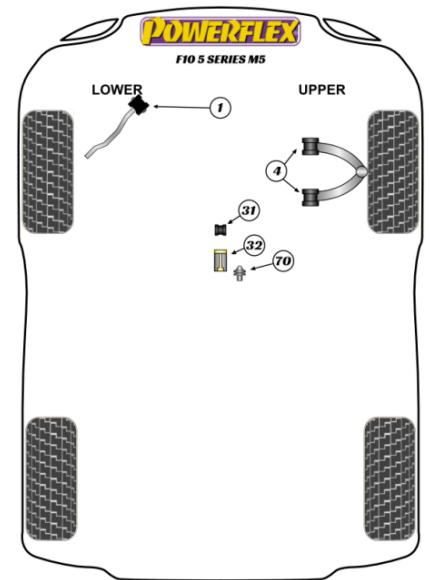

#### JACK PAD ADAPTOR

Qty Per Car **1**

exc. VAT **£18.85**

Diagram Ref.

inc. VAT **£22.62**

Part No. **PFF5-4660**