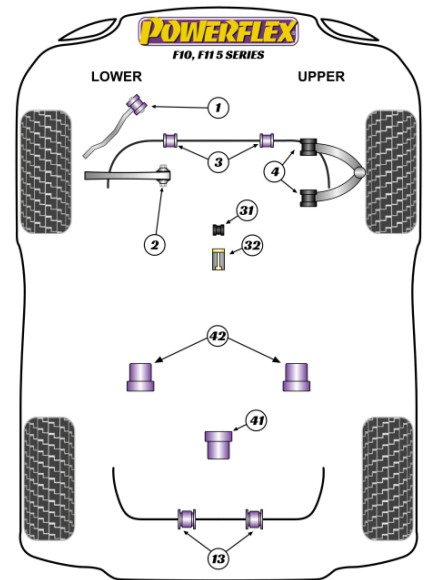

JACK PAD ADAPTOR

Qty Per Car **1**

exc. VAT **£18.85**

Diagram Ref.

inc. VAT **£22.62**

Part No. **PFF5-4660**

POWERALIGN WHEEL MOUNTING GUIDE PIN

Qty Per Car **1**