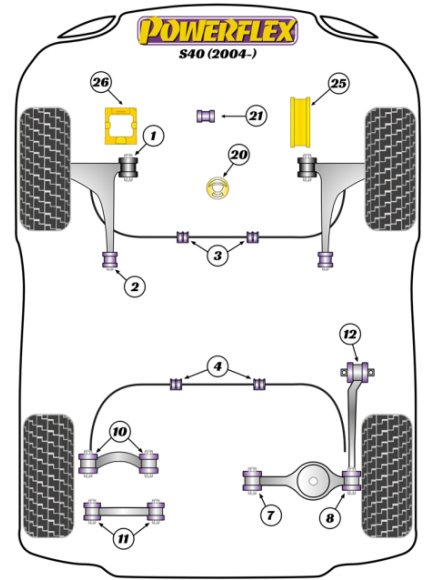

#### Bush Price x Qty Per Car = Pack Price

- PFF19-1221, PFF19-1225 and PFF19-1226 only fit 5 cylinder petrol models
- PFF19-801 suitable for M12 bolt
- PFF19-8011 suitable for M14 bolt
- PFR19-810G is an on-car adjustable bush and is designed to provide +/- 1 degree of camber adjustment. For a non adjustable version use PFR19-810
- Please check engine mount bracket design use either PFF19-1220 or PFF19-1222, neither are suitable for diesel models.