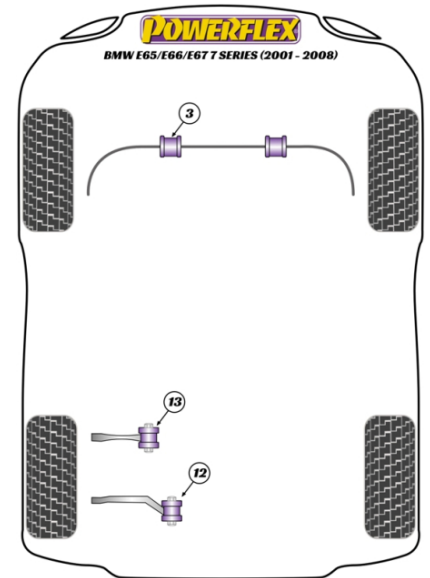

In addition to the Road Series parts listed please check the Black Series website for other bushes suitable for this car that may be more suited to Track/Race use.

JACK PAD ADAPTOR

Qty Per Car **1**

exc. VAT **£18.85**

Diagram Ref.

inc. VAT **£22.62**

Part No. **PF5-4660**

Qty Per Car **1**

exc. VAT **£23.70**

Diagram Ref.

inc. VAT **£28.44**

Part No. **PF99-512-15**

exc. VAT **£28.85**

Diagram Ref. **3**

inc. VAT **£34.62**

Part No. **PF5-703-24.6**

FRONT ANTI ROLL BAR MOUNT 24.6MM

Qty Per Car **2**

exc. VAT **£31.70**

Diagram Ref. **3**

inc. VAT **£38.04**

Part No. **PF5-703-24.6BLK**

FRONT ANTI ROLL BAR MOUNT 25MM

Qty Per Car **2**

exc. VAT **£28.85**

Diagram Ref. **3**

inc. VAT **£34.62**

Part No. **PF5-703-25**