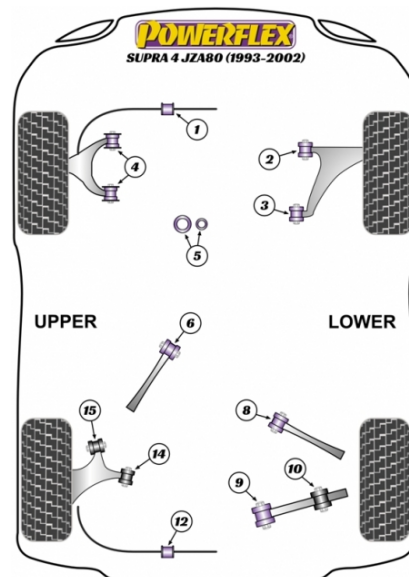

Notes:

- PFR76-610 fits 39mm hole
- PFR76-611 fits 40.5mm hole

In addition to the Road Series parts listed please check the Black Series website for other bushes suitable for this car that may be more suited to Track/Race use.

FRONT ANTI ROLL BAR BUSH 29MM

Qty Per Car 2

exc. VAT **£14.95**

Diagram Ref. 1

inc. VAT **£17.94**

Part No. **PFF76-601**

FRONT ANTI ROLL BAR BUSH 29MM

Qty Per Car 2