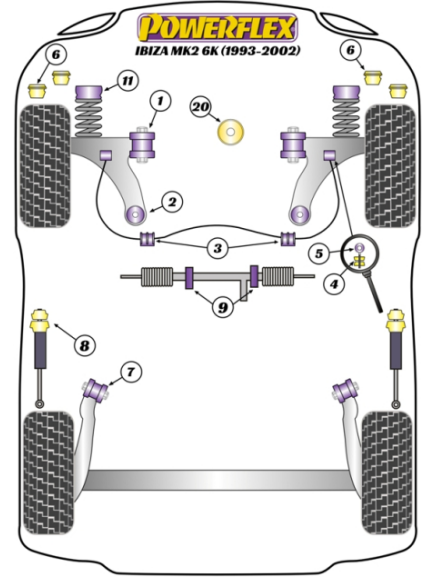

1. Rear Beam Mounting Bush PFR85-615 is for model years 1993 to 1999, it measures 58mm diameter
2. Rear Beam Mounting Bush PFR85-915 is for model years 1997 to 2002, it measures 71.5mm diameter
3. For power steering mount bushes please measure the width of bracket and select the correct part number.
4. PFF85-232 is suitable for vehicles with a 18.5mm wide bracket.
5. PFF85-233 is suitable for vehicles with a 15mm wide bracket.
6. PFF85-239 Fits models from 1993 to 1999 with chassis numbers 6K-TR-080 001 onwards, 6K-ZR-082 401 onwards and 6K-ZR-599 965 onwards.

In addition to the Road Series parts listed please check the Black Series website for other bushes suitable for this car that may be more suited to Track/Race use.

	POWERALIGN WHEEL MOUNTING GUIDE PIN	Qty Per Car 1	Diagram Ref.	Part No. PF99-512-15
		exc. VAT £23.70	inc. VAT £28.44	
	FRONT WISHBONE FRONT BUSH 30MM	Qty Per Car 2	Diagram Ref. 1	Part No. PFF85-201
		exc. VAT £28.05	inc. VAT £33.66	
	FRONT WISHBONE FRONT BUSH 30MM	Qty Per Car 2	Diagram Ref. 1	Part No. PFF85-201BLK
		exc. VAT £30.85	inc. VAT £37.02	
	FRONT WISHBONE FRONT BUSH 30MM CAMBER ADJUSTABLE	Qty Per Car 2	Diagram Ref. 1	Part No. PFF85-201G
		exc. VAT £46.40	inc. VAT £55.68	
	FRONT WISHBONE FRONT BUSH 30MM CAMBER ADJUSTABLE	Qty Per Car 2	Diagram Ref. 1	Part No. PFF85-201GBLK
		exc. VAT £46.40	inc. VAT £55.68	
	FRONT WISHBONE FRONT BUSH 30MM	Qty Per Car 2	Diagram Ref. 1	Part No. PFF85-201H
		exc. VAT £28.05	inc. VAT £33.66	