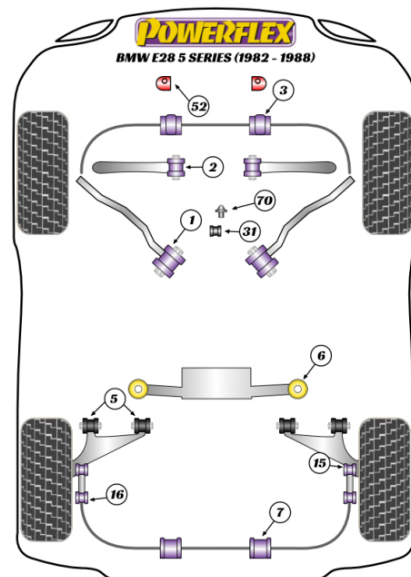

E28 (1982 - 1988)

PRICING INFORMATION

The prices shown on our website are per bush.

To get the total pack price you will need to multiple this price by the number of bushes per vehicle.

Bush Price x Qty Per Car = Pack Price

- PFR5-504-21 fits front of E28 M5 up to 10/1986 and E24 M6 from 07/1986.
- PFF5-310-25 fits front of E28 M5 from 10/1986 and E24 M635i up to 10/1986.
- Use PFR5-306/306G if fitting to 518, 520, 524d, 525 and 528e.
- Use PFR5-606/606G for all other models.
- PFF5-370 only fits vehicles with manual transmission.

In addition to the Road Series parts listed please check the Black Series website for other bushes suitable for this car that may be more suited to Track/Race use.

UNIVERSAL JACK PAD ADAPTOR

Qty Per Car **1**

exc. VAT **£21.55**

Diagram Ref.

inc. VAT **£25.86**

Part No. **PF99-1002**

POWERALIGN WHEEL MOUNTING GUIDE PIN

Qty Per Car **1**

exc. VAT **£23.70**

Diagram Ref.

inc. VAT **£28.44**

Part No. **PF99-512-15**

FRONT UPPER CONTROL ARM TO CHASSIS BUSH

Qty Per Car **2**

exc. VAT **£39.90**

Diagram Ref. **1**

inc. VAT **£47.88**

Part No. **PFF5-801**

FRONT UPPER CONTROL ARM TO CHASSIS BUSH

Qty Per Car **2**

exc. VAT **£43.90**

Diagram Ref. **1**

inc. VAT **£52.68**

Part No. **PFF5-801BLK**

FRONT UPPER CONTROL ARM TO CHASSIS BUSH

Qty Per Car **2**

exc. VAT **£39.90**

Diagram Ref. **1**

inc. VAT **£47.88**

Part No. **PFF5-801H**

FRONT LOWER CONTROL ARM TO SUBFRAME BUSH

Qty Per Car **2**

exc. VAT **£31.25**

Diagram Ref. **2**

inc. VAT **£37.50**

Part No. **PFF5-802**

FRONT LOWER CONTROL ARM TO SUBFRAME BUSH

Qty Per Car **2**

exc. VAT **£34.40**

Diagram Ref. **2**

inc. VAT **£41.28**

Part No. **PFF5-802BLK**